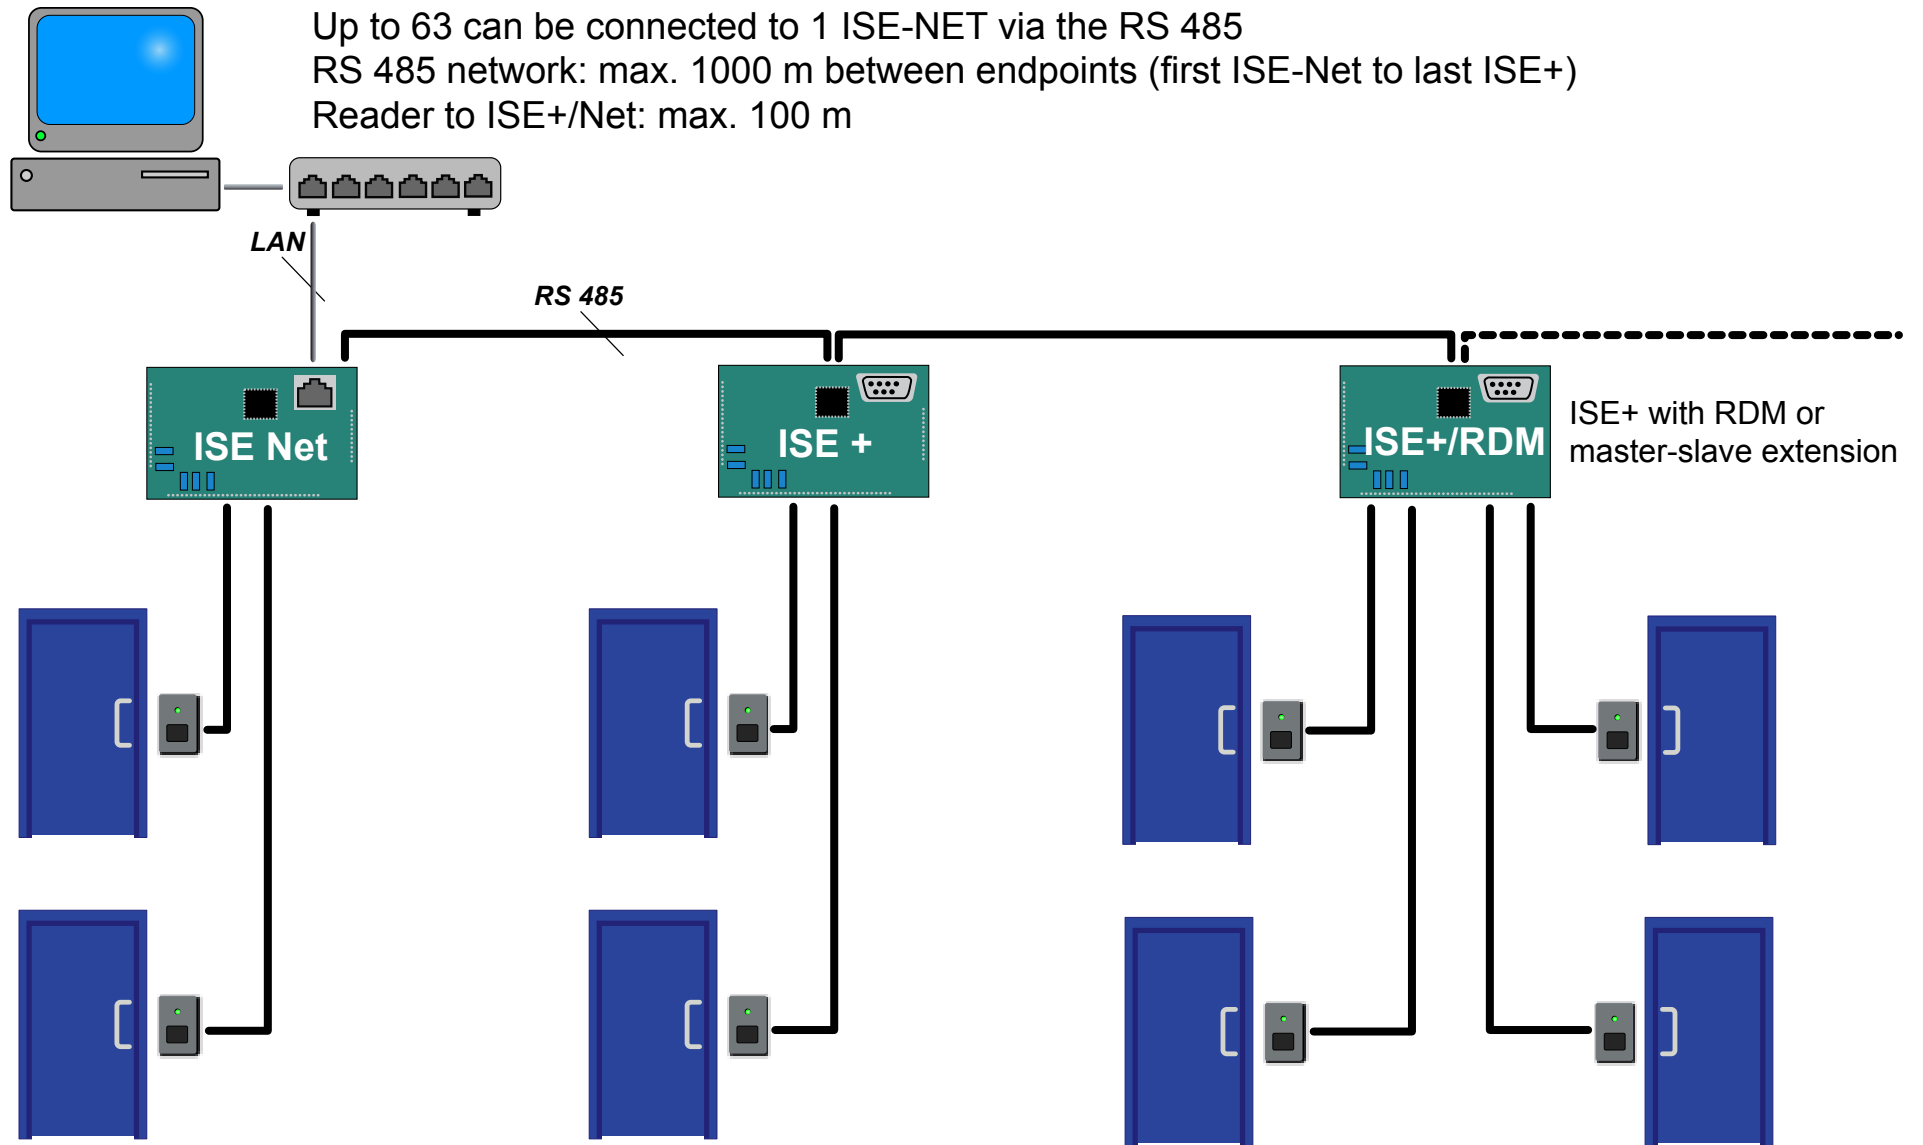

Door connection

Up to 4 readers and 4 doors
with RDM or master-slave extension

Features: Access control, Anti-passback, Complete door surveillance arming / disarming of burglar alarm systems

Building Network

Local and Inter-Site Networking