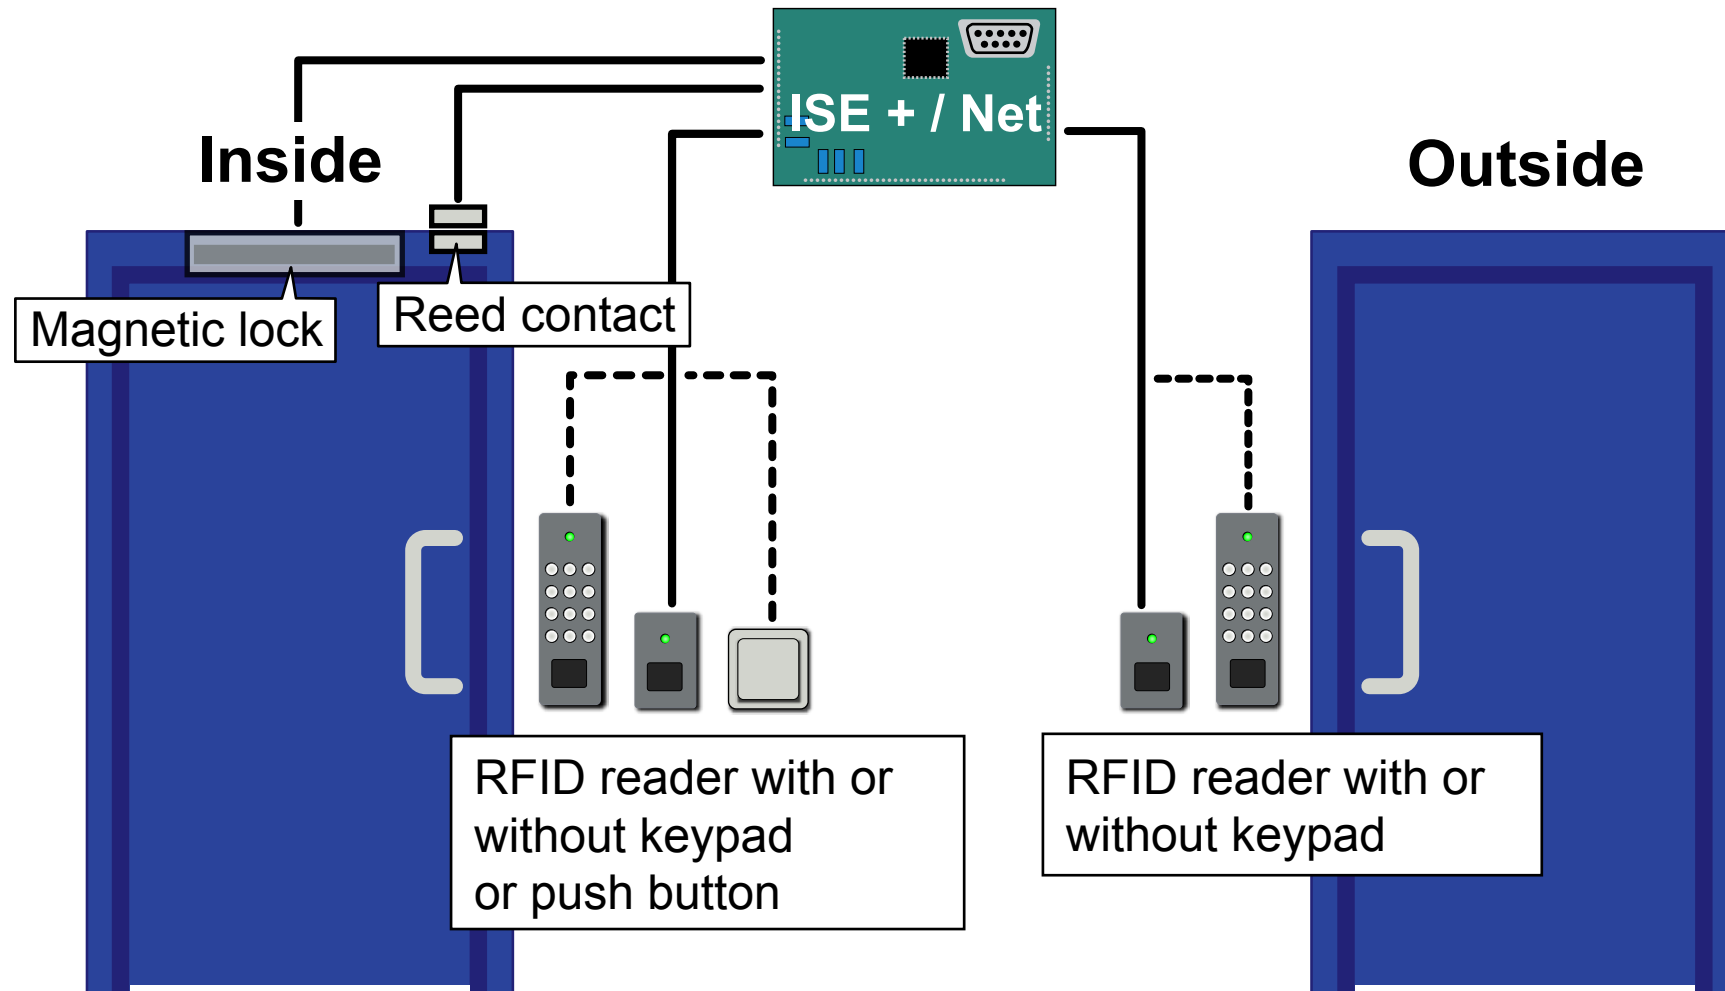

Door connection

Up to 4 readers and 4 doors
with RDM or master-slave extension

Features: Access control, Anti-passback, Complete door surveillance arming / disarming of burglar alarm systems

Building Network

Local and Inter-Site Networking